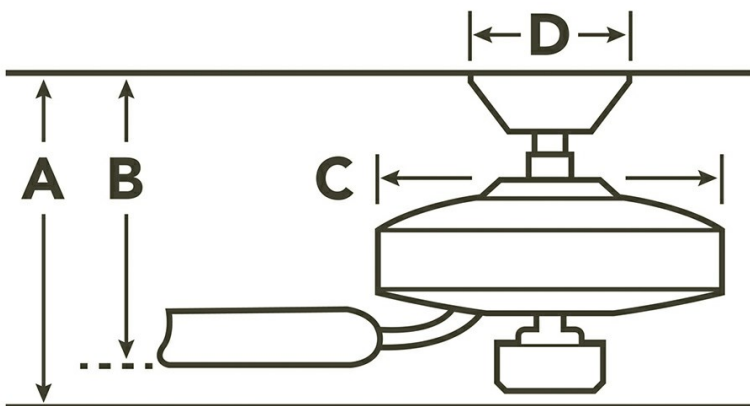

Primary Control System	
Remote Included	No
Wall Control Included	No
Low Ceiling Adaptable	Yes, Dual Mount Included
Lead Wire Length	78.00"
Motor Size	153MM X 15MM
Motor Type	AC

Downlight

Watts	67/33/10
Optional Light Kit Available	No

Safety Listings & Certifications

Dimensions

Downrod	A	B	C	D
1.00 OD X 4.00	12.34	10.00	11.75	5.90
FLUSH MOUNT	9.10	6.75	11.75	5.90

Available Finishes

Finish	Fixture	Glass	Blade 1	Blade 2
--------	---------	-------	---------	---------